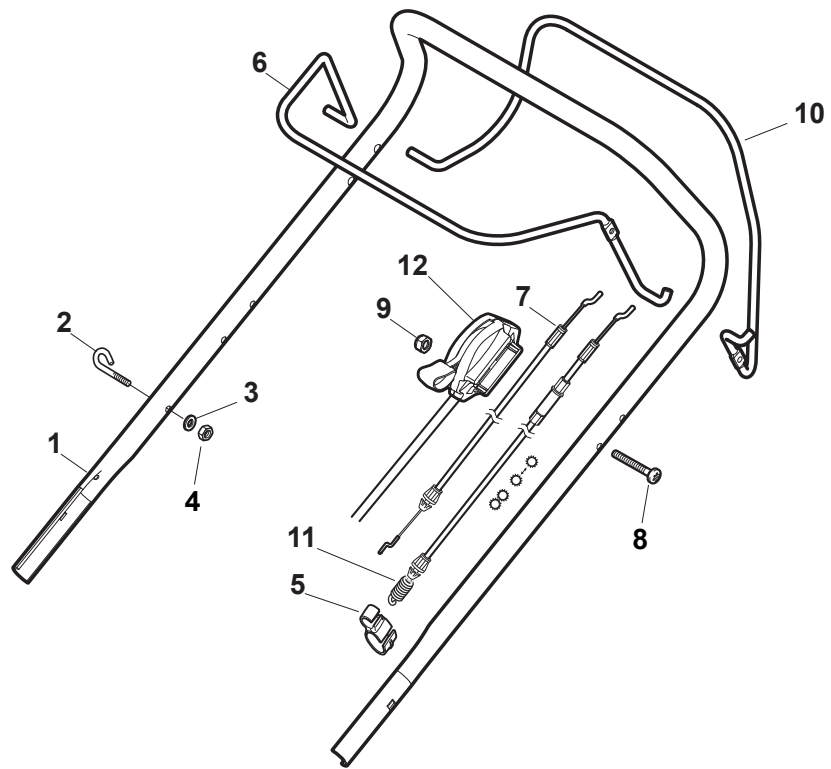

Fig.	Q.ty	Part No	Description	Notes
1	1	381007563/0	Lower handle	
2	4	122131750/0	Nut	
3	4	322399835/0	Knob	
4	4	322680016/0	Washer	
5	2	381103350/0	Handle	Black
6	2	381003253/0	Handle	Black

Fig.	Q.ty	Part No	Description	Notes
1	1	381006739/1	Handle, Upper Part	without Sponge
1	1	381006745/1	Handle, Upper Part with sponge handgrip	with Sponge
2	1	122430313/0	Guide Spring	
3	1	112521330/0	Washer	
4	1	112154510/0	Nut	
5	1	118390020/0	Conduit Clip Caproeurope	
6	1	181003363/1	Lever, Engine Brake Black	Black
6	1	381003365/0	Lever, Engine Brake Yellow	Yellow
7	1	181030053/0	Cable, Thread Engine Brake	Handle w/Lever - For B&S 675-750 Engine
7	1	181030053/0	Cable, Thread Engine Brake	Handle w/Knob - For B&S 675
7	1	181030054/0	Cable, Thread Engine Brake	Handle w/Knob - For WBE 140 Engine
7	1	181030054/0	Cable, Thread Engine Brake	Handle w/Lever - For B&S 675E Engine
7	1	181030057/0	Cable, Thread Engine Brake	Handle w/Lever - For B&S 675-750-775 Engine
7	1	181030057/0	Cable, Thread Engine Brake	Handle w/Knob - For B&S 675E
7	1	181030070/0	Cable, Thread Engine Brake	Handle w/Knob - For Honda Engine MP1 55
7	1	181030070/0	Cable, Thread Engine Brake	Handle w/Knob - For WBE0702 Engine
7	1	181030070/0	Cable, Thread Engine Brake	Handle w/Knob - For B&S 625E-850 Engine
7	1	181030087/0	Cable, Thread Engine Brake	Handle w/Knob - For B&S 750-775 Engine
7	1	181030088/0	Cable, Thread Engine Brake	Handle w/Knob - For B&S 550E-625E-675 Engine
7	1	181030088/0	Cable, Thread Engine Brake	Handle w/Knob - For Honda Engine MP1 50
7	1	181030105/0	Cable, Thread Engine Brake	Handle w/Lever - For WBE 140 Engine
7	1	181030106/0	Cable, Thread Engine Brake	Handle w/Lever - For B&S 550E-625E-850 Engine
7	1	181030106/0	Cable, Thread Engine Brake	Handle w/Lever - For WBE0702 Engine
7	1	181030106/0	Cable, Thread Engine Brake	Handle w/Lever - For Honda Engine
8	1	112727788/0	Screw	
9	1	112154510/0	Nut	
10	1	181003364/0	Drive Control Lever	Black
10	1	381003366/0	Lever, Driving Yellow	Yellow
11	1	381030104/0	Clutch Cable	
12	1	181005537/0	Throttle Cable	for Handle with Knob
12	1	181005539/0	Throttle Cable	for Handle with Lever