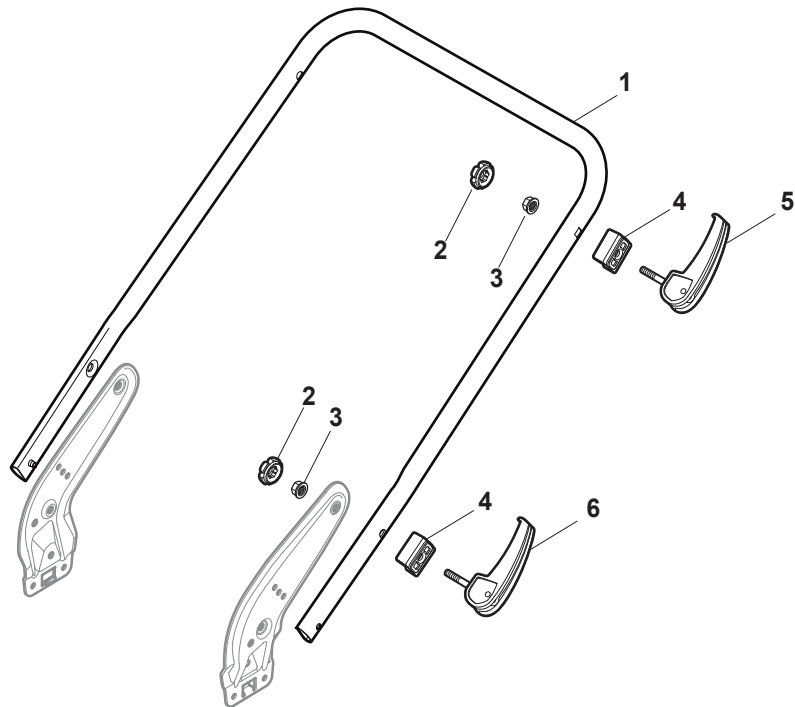

Fig.	Q.ty	Part No	Description	Notes
1	1	381006785/0	Handle Lower Part	Black
2	2	112819110/0	Screw	
3	2	122671651/0	Washer	
4	2	122399900/0	Knob	
5	2	112293200/0	Nut	
6	2	112818900/0	Screw	
8	2	112155000/0	Nut	
9	2	112521350/0	Washer	
10	2	112369500/0	Elastic Washer	
11	2	112760605/0	Screw	
12	1	381008730/0	Outfit	Black