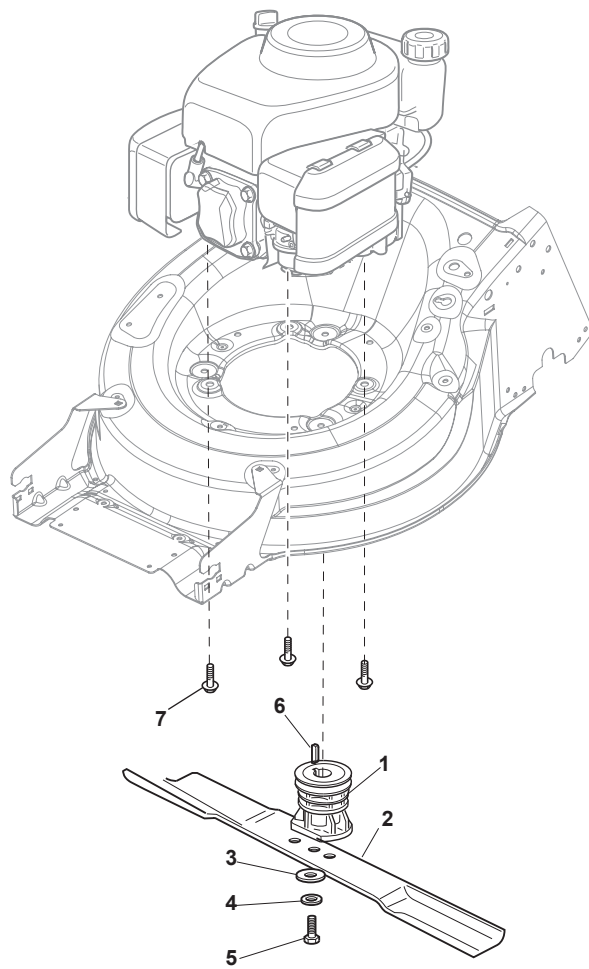

Fig.	Q.ty	Part No	Description	Notes
1	1	381005195/0	Bracket-Rh	
2	1	381005197/0	Bracket-Lh	
3	6	112727801/0	Screw	
4	2	322545213/0	Plate	
5	1	322600310/0	Rear door	Not for TR/E models
6	1	322108316/0	Conveyor	
7	6	112728699/0	Screw	
8	1	322060271/0	Carter Mulching	
9	2	112728530/0	Screw	
10	2	112154510/0	Nut	
11	2	112815200/0	Screw	
12	2	112521330/0	Washer	
13	1	119035000/0	Or Ring	
14	1	112728697/0	Screw	
15	1	322034002/0	Washing Connection	
16	1	322140246/0	Deflector	
17	1	112645708/0	Pin	

Fig.	Q.ty	Part No	Description	Notes
1	1	122465607/3	Hub With Pulley, Crankshaft Ø 22.2	
2	1	181004409/0	Mulching Blade	
3	1	112508125/0	Elastic Washer	
4	1	112523080/0	Washer	
5	1	112735698/0	Screw	
6	1	112139100/0	Feather, Crankshaft Ø 22,2	
7	2	112691700/0	Screw	for B&S 675EX-750EX (MP1 50) and 850E
7	3	112692050/0	Screw	for B&S 750EX (MP1 55)
8	1	112521350/0	Washer	
9	3	112154210/0	Nut	
10	1	322170964/0	Protection	
11	3	122170835/0	Spacer	
12	1	112691700/0	Screw	for B&S 750EX
12	1	112692050/0	Screw	for B&S 675EX and 850E