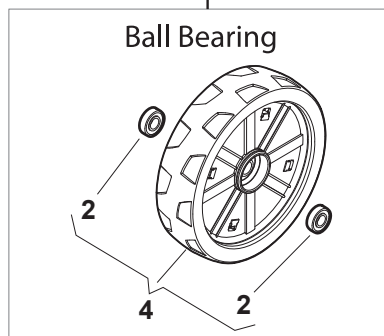

Bushing - Ø180

Ball Bearing - Ø180

Bushing - Ø240

Ball Bearing - Ø240

Fig.	Q.ty	Part No	Description	Notes
1	6	112728706/0	Screw	
2	2	381007462/1	Wheel	
3	8	322042064/0	Bushing	
4	2	381007442/1	Wheel	
5	2	381007466/1	Wheel	
6	2	381007445/1	Wheel	
7	2	381007463/1	Wheel	
8	8	119216035/0	Bearing	
9	2	381007448/1	Wheel	
10	2	381007467/1	Wheel	
11	2	381007455/1	Wheel	

Ball Bearing Ø200 - Wheels NTD

Ball Bearing Ø280 - Wheels NTD

MP1 554 WSE

WBH Petrol Steel **Wheels and Hub Caps**

Issue 11 - 2015

Fig.	Q.ty	Part No	Description	Notes
1	8	119216035/0	Bearing	
2	4	381007416/2	Wheel	
4	2	381007417/2	Wheel	

DELTA Wheel (Pierced) - Ø 200

DELTA Wheel - Ø 280

Fig.	Q.ty	Part No	Description	Notes
1	2	381007477/0	Wheel	
2	8	119216035/0	Bearing	
3	2	322110640/0	Hub Cap Grey	
4	2	381007478/1	Wheel	

Fig.	Q.ty	Part No	Description	Notes
1	2	322110643/0	Hub Cap Grey	Grey
2	2	322110644/0	Hub Cap Grey	Grey
3	2	322110645/0	Hub Cap Grey	Grey
4	2	322110646/0	Hub Cap Grey	Grey