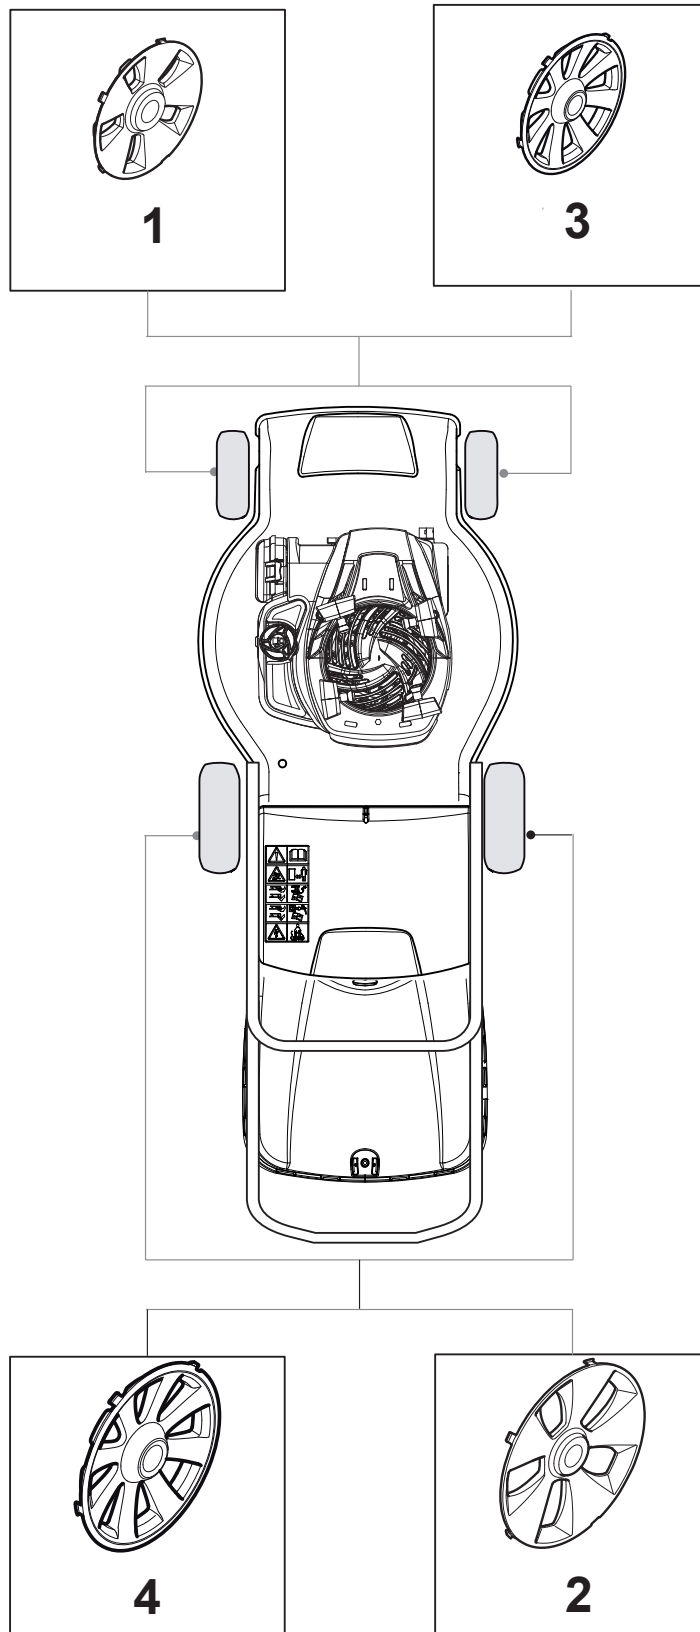

THIS INFORMATION IS NOT INTENDED FOR SALE OR RESALE, AND THIS NOTICE MUST REMAIN ON ALL COPIES.

Fig.	Q.ty	Part No	Description	Notes
1	1	322055264/0	Lower Cover	
2	1	322055265/0	Upper Cover	
3	1	322602026/0	Button	
4	5	112728699/0	Screw	
5	1	125943004/0	Screw	
7	1	322981471/1	Plate	
6	1	122450477/0	Spring	
8	5	112728697/0	Screw	
9	1	322602027/0	Lens	
10	1	322602028/0	Visualizer	
11	1	112154510/0	Nut	
12	1	112523040/0	Washer	
13	1	122517873/0	Pin	
14	1	381003475/0	Lever, Height Adjustment	
15	1	322778475/0	Bracket	
16	1	112815270/0	Screw	
17	1	122450480/0	Spring	
18	2	322545152/0	Plate	
19	4	112728698/0	Screw	
20	1	322778473/0	Bracket	
21	1	181003114/0	Gear Box	
22	1	122450478/0	Spring	
23	1	381302883/0	Front Wheel Axle	
24	1	381302889/0	Rear Wheel Axle	
25	1	135064100/0	Belt	
26	2	119216035/0	Bearing	
27	1	122570134/0	Left Pinion	
28	1	122570133/0	Right Pinion	
29	4	112608600/0	Seeger	
30	2	122753000/0	Pin	
31	1	381002047/0	Wheels Control Rod	
32	2	122519823/0	Pin	
33	2	322785305/0	Support	
34	4	112728697/0	Screw	
35	2	112436051/0	Plate	
36	1	112645708/0	Pin	
37	2	322600145/0	Protection, Wheel	NOT for Delta Hole wheels
38	2	322600208/0	Protection, Wheel	

DELTA Wheel (Pierced) - Ø 200

DELTA Wheel - Ø 280

Fig.	Q.ty	Part No	Description	Notes
1	2	381007477/0	Wheel	
2	8	119216035/0	Bearing	
3	2	322110640/0	Hub Cap Grey	
4	2	381007478/1	Wheel	

Fig.	Q.ty	Part No	Description	Notes
1	2	322110643/0	Hub Cap Grey	Grey
2	2	322110644/0	Hub Cap Grey	Grey
3	2	322110645/0	Hub Cap Grey	Grey
4	2	322110646/0	Hub Cap Grey	Grey