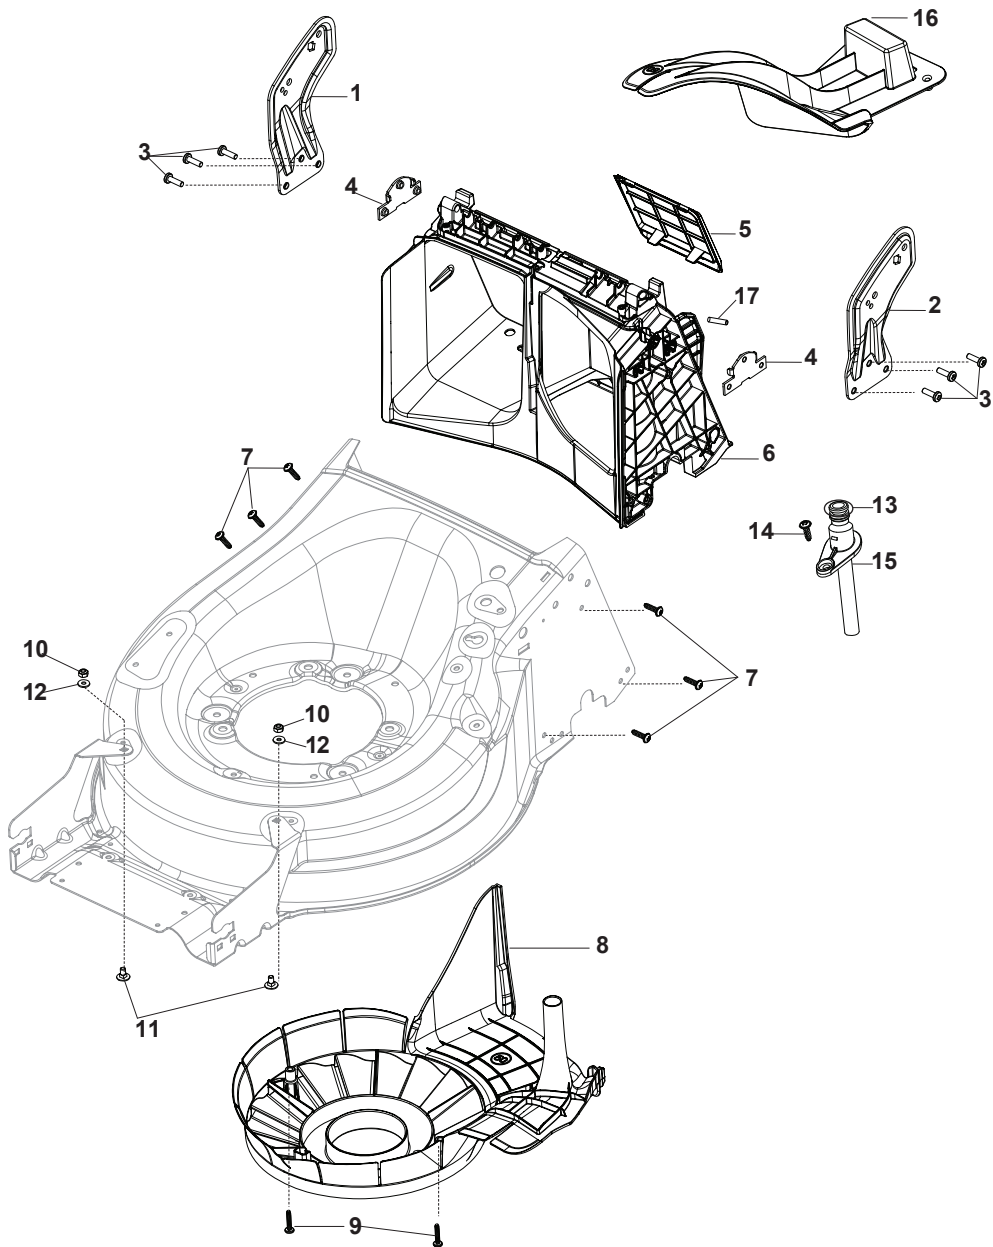

Bushing - Ø180

Ball Bearing - Ø180

Bushing - Ø240

Ball Bearing - Ø240

Fig.	Q.ty	Part No	Description	Notes
1	6	112728706/0	Screw	
2	2	381007462/1	Wheel	
3	8	322042064/0	Bushing	
4	2	381007442/1	Wheel	
5	2	381007466/1	Wheel	
6	2	381007445/1	Wheel	
7	2	381007463/1	Wheel	
8	8	119216035/0	Bearing	
9	2	381007448/1	Wheel	
10	2	381007467/1	Wheel	
11	2	381007455/1	Wheel	

Ball Bearing Ø200 - Wheels NTD

Ball Bearing Ø280 - Wheels NTD

MP1 554 WSE

WBH Petrol Steel **Wheels and Hub Caps**

Issue 11 - 2015

Fig.	Q.ty	Part No	Description	Notes
1	8	119216035/0	Bearing	
2	4	381007416/2	Wheel	
4	2	381007417/2	Wheel	

DELTA Wheel (Pierced) - Ø 200

DELTA Wheel - Ø 280

Fig.	Q.ty	Part No	Description	Notes
1	2	381007477/0	Wheel	
2	8	119216035/0	Bearing	
3	2	322110640/0	Hub Cap Grey	
4	2	381007478/1	Wheel	

Fig.	Q.ty	Part No	Description	Notes
1	2	322110643/0	Hub Cap Grey	Grey
2	2	322110644/0	Hub Cap Grey	Grey
3	2	322110645/0	Hub Cap Grey	Grey
4	2	322110646/0	Hub Cap Grey	Grey

Fig.	Q.ty	Part No	Description	Notes
1	1	381005195/0	Bracket-Rh	
2	1	381005197/0	Bracket-Lh	
3	6	112727801/0	Screw	
4	2	322545213/0	Plate	
5	1	322600310/0	Rear door	Not for TR/E models
6	1	322108316/0	Conveyor	
7	6	112728699/0	Screw	
8	1	322060271/0	Carter Mulching	
9	2	112728530/0	Screw	
10	2	112154510/0	Nut	
11	2	112815200/0	Screw	
12	2	112521330/0	Washer	
13	1	119035000/0	Or Ring	
14	1	112728697/0	Screw	
15	1	322034002/0	Washing Connection	
16	1	322140246/0	Deflector	
17	1	112645708/0	Pin	