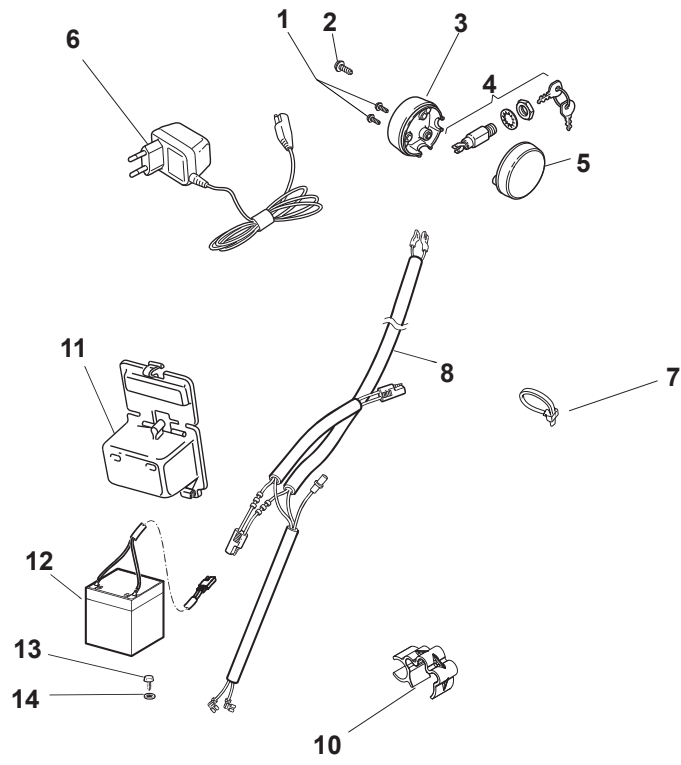

Fig.	Q.ty	Part No	Description	Notes
1	2	112728702/0	Screw	
2	1	112728691/0	Screw	
3	1	322722801/0	Starting Block Outer Half-Bearing	
4	1	118450051/0	Switch	
5	1	322722800/0	Starting Block Inner Half-Bearing	
6	1	118204120/0	Battery Charger	CE plug
6	1	118204121/0	Battery Charger	Uk plug
7	1	133320015/0	Fastpoint Clamp Art.0377.Aa00	
8	1	118204196/0	Electric Start Wire	For B&S Engines
10	1	118390021/0	Conduit Clip	
11	1	322109533/0	Battery Holder	
12	1	118120052/0	Battery	
13	1	112728706/0	Screw	
14	1	325160039/0	Spacer	